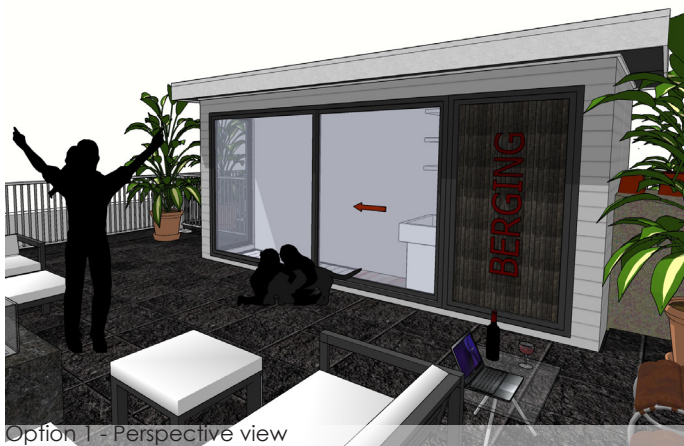

Option 1 - Perspective view