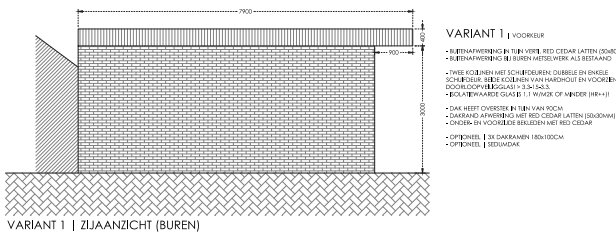

Plan drawings - Extension

Office address:
Delfseplein 36 | unit 1.03
3013AA Rotterdam
The Netherlands

Email:
info@zerologic.nl

Phone:
+31 (070) 5001081
+31 (0) 615626571