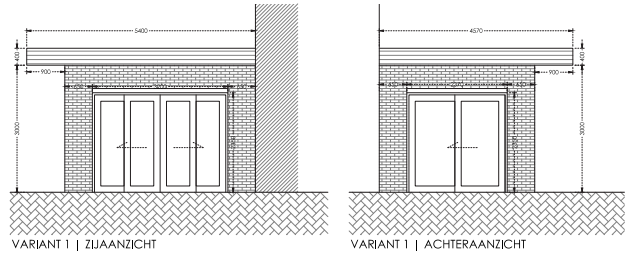

Plan drawings - Extension

Office address:
Delfseplein 36 | unit 1.03
3013AA Rotterdam
The Netherlands

Email:
info@zerologic.nl

Phone:
+31 (070) 5001081
+31 (0) 615626571