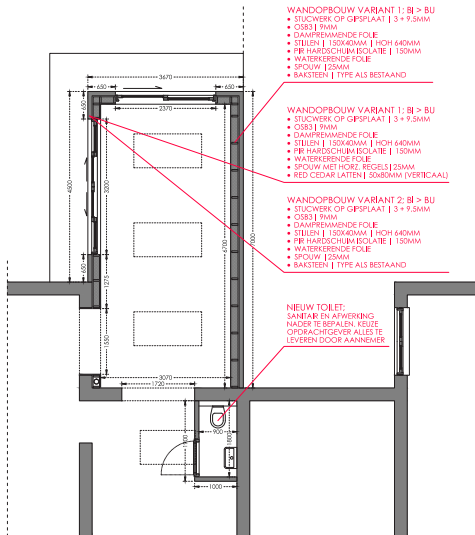

Plan drawings - Extension

Office address:
Delfseplein 36 | unit 1.03
3013AA Rotterdam
The Netherlands

Email:
info@zerologic.nl

Phone:
+31 (070) 5001081
+31 (0) 615626571