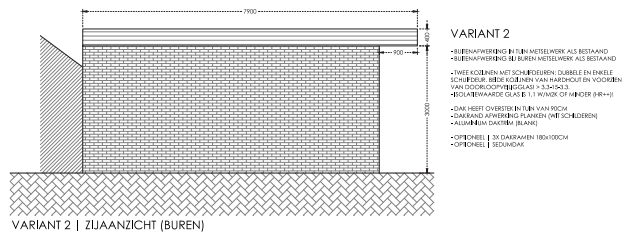

Plan drawings - Extension

Office address:
Delfseplein 36 | unit 1.03
3013AA Rotterdam
The Netherlands

Email:
info@zerologic.nl

Phone:
+31 (070) 5001081
+31 (0) 615626571