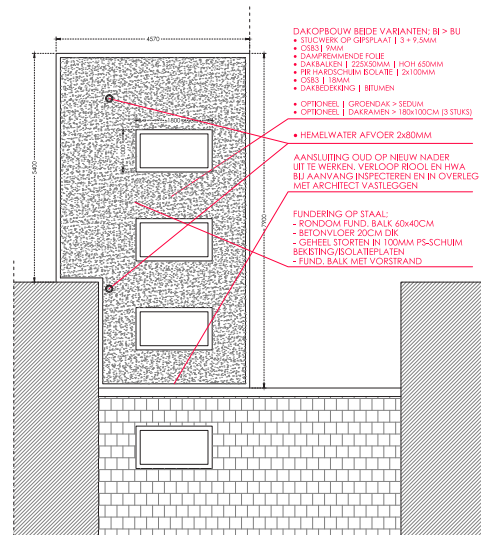

Plan drawings - Extension

Office address:
Delfseplein 36 | unit 1.03
3013AA Rotterdam
The Netherlands

Email:
info@zerologic.nl

Phone:
+31 (070) 5001081
+31 (0) 615626571