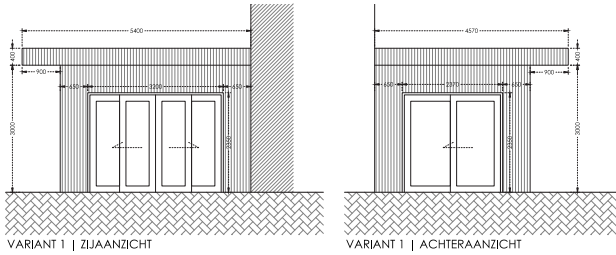

Plan drawings - Extension

Office address:
Delfseplein 36 | unit 1.03
3013AA Rotterdam
The Netherlands

Email:
info@zerologic.nl

Phone:
+31 (070) 5001081
+31 (0) 615626571