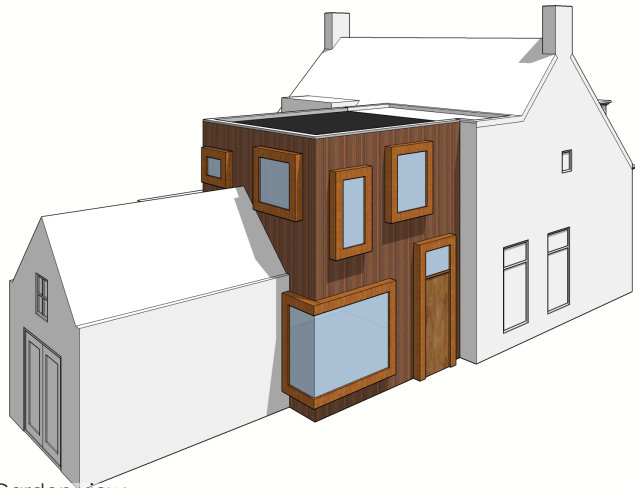

Garden view