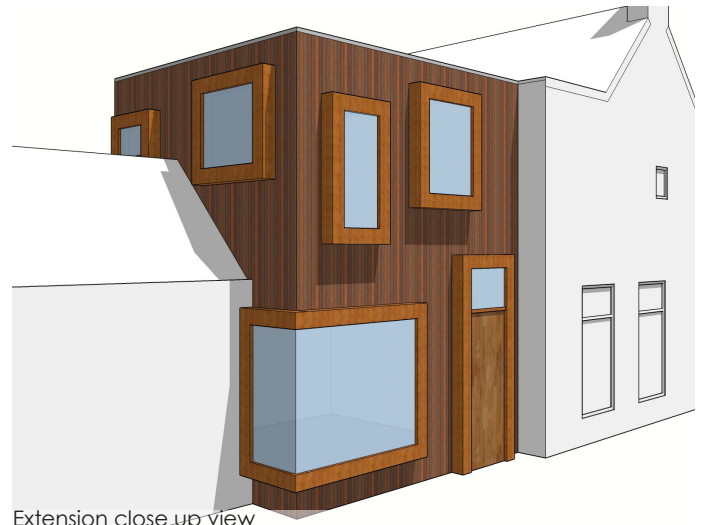

Extension close up view