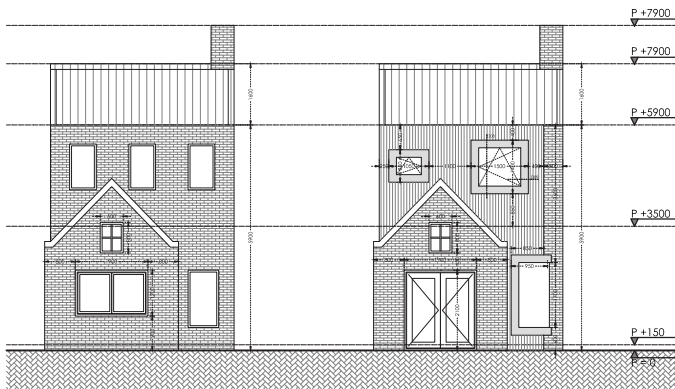

EXTENSION DREEF 2 0 1 6

EXTENSION DREEF

Project code: ZL077
Project name: Extension Dreef
Location: Breda, The Netherlands
Gross area: 80 m²
Period: 2016
Building costs: € 50.000,-
Status: Completed

The house that is located at Dreef in Breda, The Netherlands has an extension in the middle of the house. This unique rectangular shaped form with different sizes of window frames creates a zigzag in the layout of the house. This disorientation in the exterior makes it more playful and unique in the way of reading the façade.

This form adds more character to the former architecture of the building itself. By creating bigger window frames, which increases the amount of sunlight coming into the rooms.

Colored Perspective view

Front & back elevation

Side elevation

Office address:
Delfseplein 36 | unit 1.03
3013AA Rotterdam
The Netherlands

Email:
info@zerologic.nl

Phone:
+31 (070) 5001081
+31 (0) 615626571

© Copyright 2019 ZeroLogic - All Rights Reserved