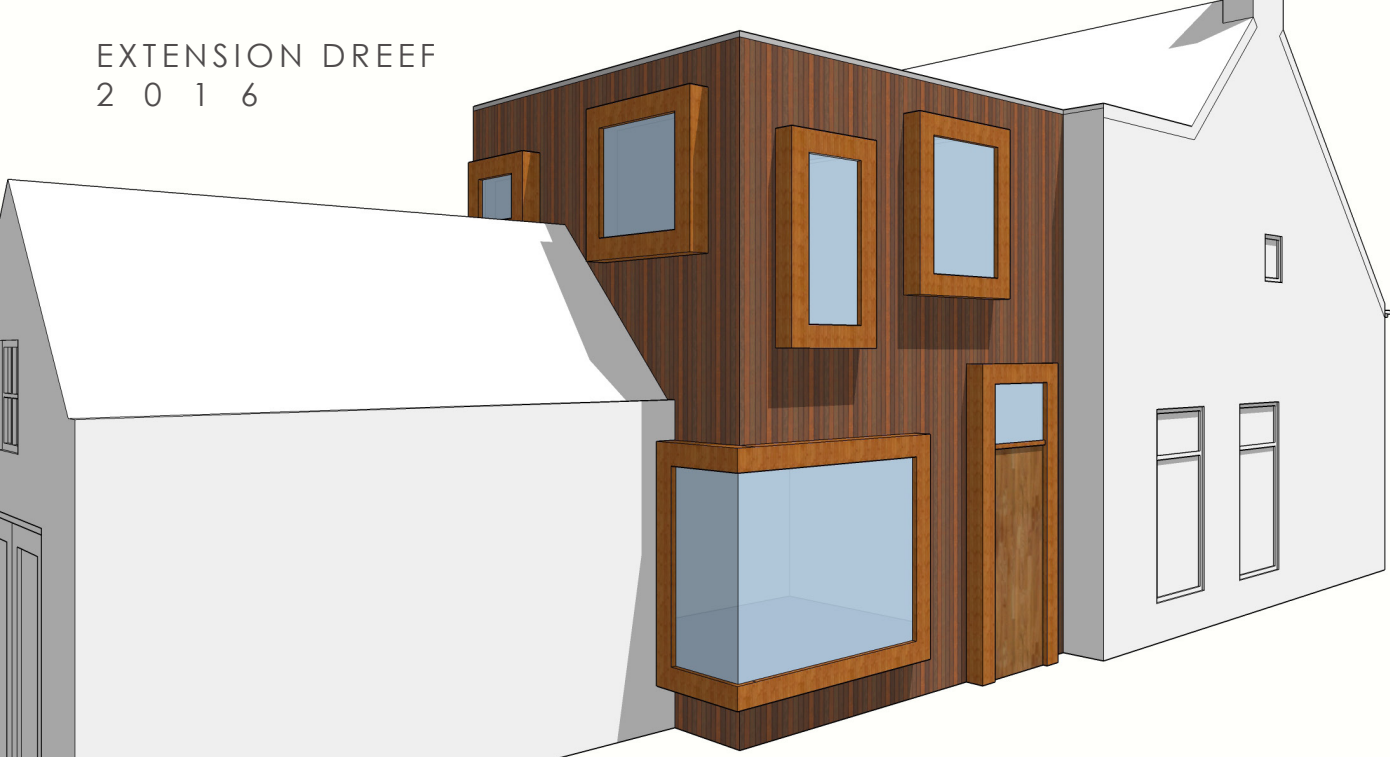

EXTENSION DREEF 2 0 1 6

EXTENSION DREEF

Project code: ZL077
Project name: Extension Dreef
Location: Breda, The Netherlands
Gross area: 80 m²
Period: 2016
Building costs: € 50.000,-
Status: Completed

The house that is located at Dreef in Breda, The Netherlands has an extension in the middle of the house. This unique rectangular shaped form with different sizes of window frames creates a zigzag in the layout of the house. This disorientation in the exterior makes it more playful and unique in the way of reading the façade.

This form adds more character to the former architecture of the building itself. By creating bigger window frames, which increases the amount of sunlight coming into the rooms.

Colored Perspective view