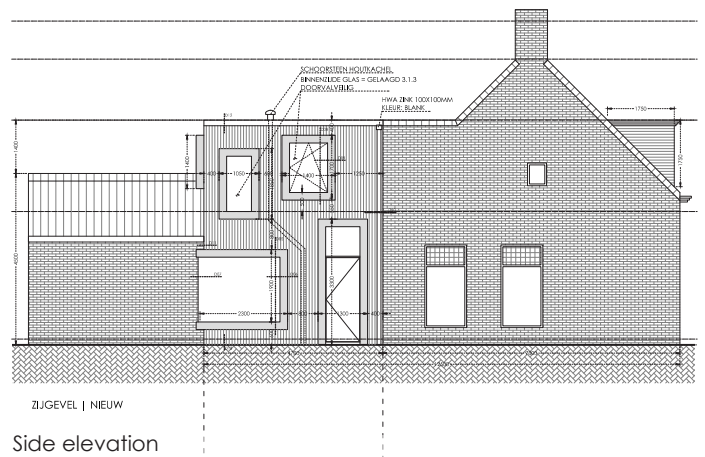

Side elevation

Office address:
Delfseplein 36 | unit 1.03
3013AA Rotterdam
The Netherlands

Email:
info@zerologic.nl

Phone:
+31 (070) 5001081
+31 (0) 615626571

© Copyright 2019 ZeroLogic - All Rights Reserved