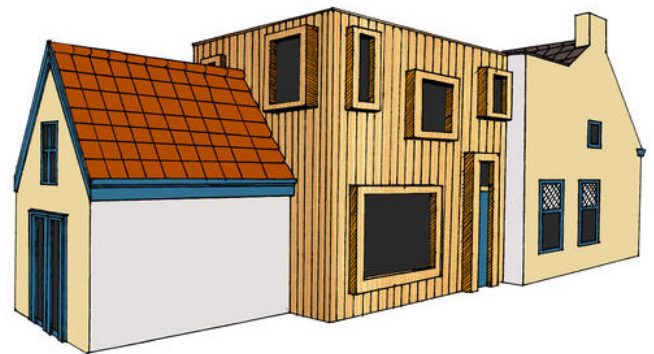

EXTENSION DREEF 2 0 1 6

EXTENSION DREEF

Project code: ZL077
Project name: Extension Dreef
Location: Breda, The Netherlands
Gross area: 80 m²
Period: 2016
Building costs: € 50.000,-
Status: Completed

The house that is located at Dreef in Breda, The Netherlands has an extension in the middle of the house. This unique rectangular shaped form with different sizes of window frames creates a zigzag in the layout of the house. This disorientation in the exterior makes it more playful and unique in the way of reading the façade.

This form adds more character to the former architecture of the building itself. By creating bigger window frames, which increases the amount of sunlight coming into the rooms.

Colored Perspective view