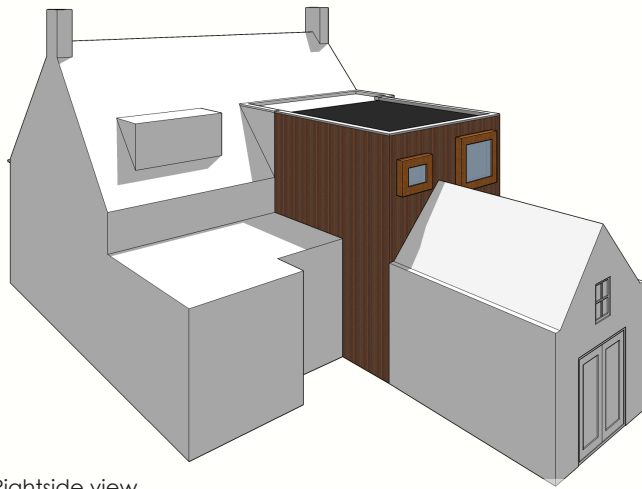

Rightside view