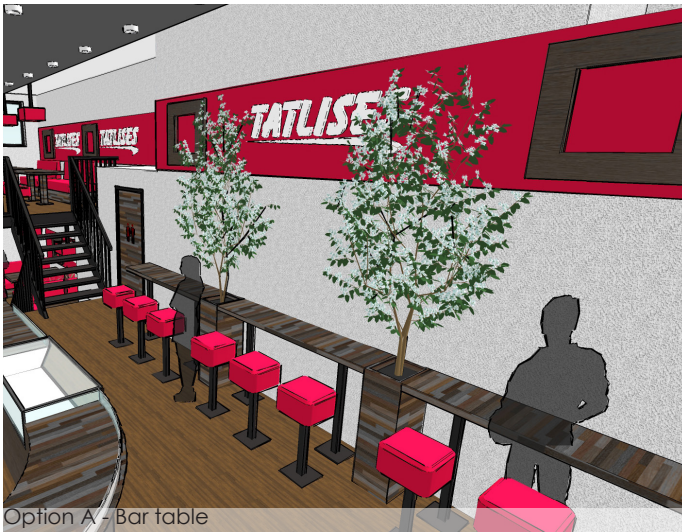

Souferain Level