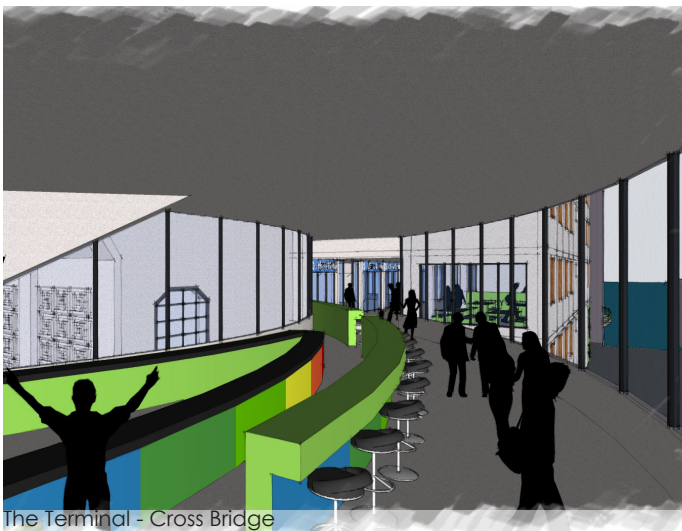

The Terminal - Bird's-eye view