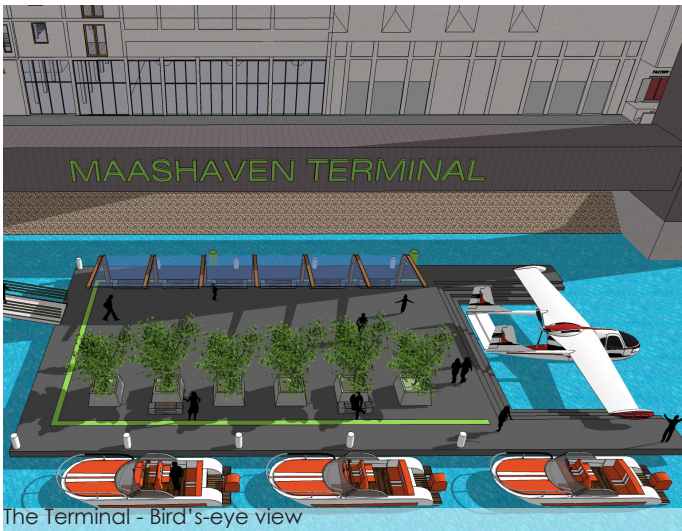

Office address:
Delfseplein 36 | unit 1.03
3013AA Rotterdam
The Netherlands

Email:
info@zerologic.nl

Phone:
+31 (070) 5001081
+31 (0) 615626571

© Copyright 2019 ZeroLogic - All Rights Reserved