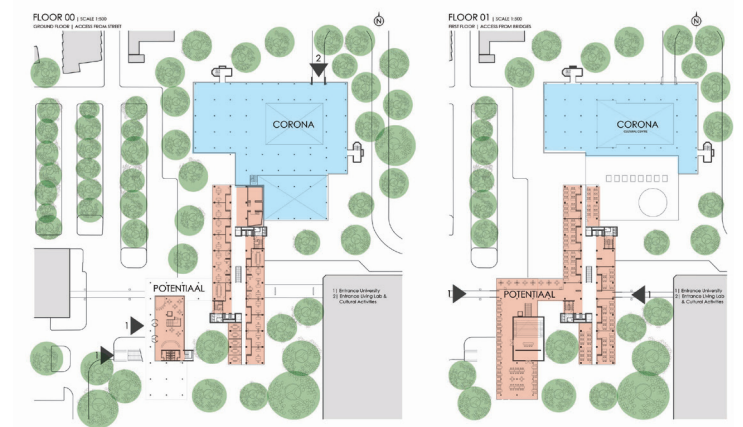

The Situation

Office address:
Delfseplein 36 | unit 1.03
3013AA Rotterdam
The Netherlands

Website:
www.zerologic.nl

Email:
info@zerologic.nl

Phone:
+31 (070) 5001081
+31 (0) 615626571

© Copyright 2019 Zerologic - All Rights Reserved