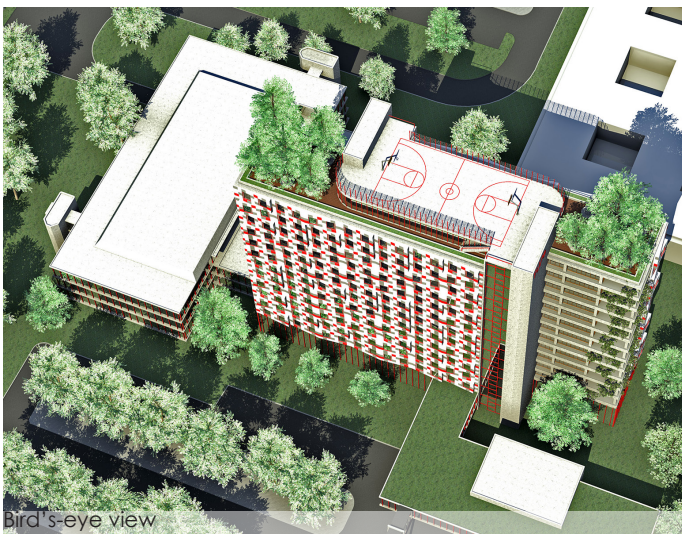

## GREEN MACHINE - EUROPAN 11

Project code: ZL028  
Project name: Green Machine  
Location: Eindhoven, The Netherlands  
Period: 2011  
Status: Competition Design

The current incarnation of the Potential building is now decades old and requires a re-imagining of its form and function. The function has been determined to be student housing in combination with some University functions and a cultural facility. This 20.000plus square meter complex will inhabit a multitude of differing functions while still aspiring to be green.

The first two floors will house a library, study areas, cultural centre. The basement will provide storage for bicycles and a large data centre. The data centre's heat production will heat the renovated building. From the second floor and up the old building will be revitalized into student rooms. The corners of the structure will house basins in which plants and small trees will grow. The roof will house a basketball court surrounded by green.

Phone:  
+31 (070) 5001081  
+31 (0) 615626571

© Copyright 2019 Zerologic - All Rights Reserved

Front Facade

Roof view

Bird's-eye view

Front Facade view

The Layout plans

The Layout plans