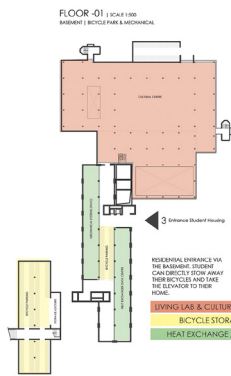

The first two floors will house a library, study areas, cultural centre. The basement will provide storage for bicycles and a large data centre. The data centre's heat production will heat the renovated building. From the second floor and up the old building will be revitalized into student rooms. The corners of the structure will house basins in which plants and small trees will grow. The roof will house a basketball court surrounded by green.

Phone:  
+31 (070) 5001081  
+31 (0) 615626571

© Copyright 2019 Zerologic - All Rights Reserved

Front Facade

Roof view

Bird's-eye view

Front Facade view

The Layout plans

The Layout plans