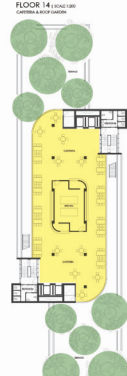

The first two floors will house a library, study areas, cultural centre. The basement will provide storage for bicycles and a large data centre. The data centre's heat production will heat the renovated building. From the second floor and up the old building will be revitalized into student rooms. The corners of the structure will house basins in which plants and small trees will grow. The roof will house a basketball court surrounded by green.

Phone:  
+31 (070) 5001081  
+31 (0) 615626571

© Copyright 2019 Zerologic - All Rights Reserved

Front Facade

Roof view

Bird's-eye view

Front Facade view

The Layout plans

The Layout plans