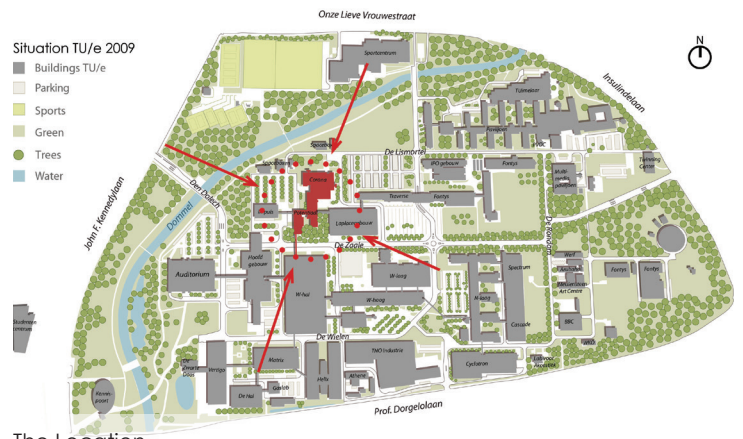

GREEN MACHINE - EUROPAN 11

Project code: ZL028
Project name: Green Machine
Location: Eindhoven, The Netherlands
Period: 2011
Status: Competition Design

The current incarnation of the Potential building is now decades old and requires a re-imagining of its form and function. The function has been determined to be student housing in combination with some University functions and a cultural facility. This 20.000plus square meter complex will inhabit a multitude of differing functions while still aspiring to be green.

The first two floors will house a library, study areas, cultural centre. The basement will provide storage for bicycles and a large data centre. The data centre's heat production will heat the renovated building. From the second floor and up the old building will be revitalized into student rooms. The corners of the structure will house basins in which plants and small trees will grow. The roof will house a basketball court surrounded by green.

The Location