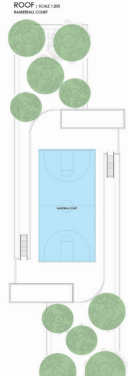

The first two floors will house a library, study areas, cultural centre. The basement will provide storage for bicycles and a large data centre. The data centre's heat production will heat the renovated building. From the second floor and up the old building will be revitalized into student rooms. The corners of the structure will house basins in which plants and small trees will grow. The roof will house a basketball court surrounded by green.

Phone:  
+31 (070) 5001081  
+31 (0) 615626571

© Copyright 2019 Zerologic - All Rights Reserved

Front Facade

Roof view

Bird's-eye view

Front Facade view

The Layout plans

The Layout plans