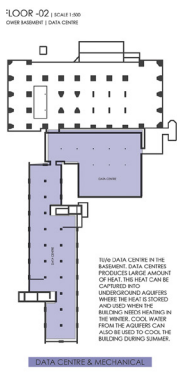

The first two floors will house a library, study areas, cultural centre. The basement will provide storage for bicycles and a large data centre. The data centre's heat production will heat the renovated building. From the second floor and up the old building will be revitalized into student rooms. The corners of the structure will house basins in which plants and small trees will grow. The roof will house a basketball court surrounded by green.

Phone:  
+31 (070) 5001081  
+31 (0) 615626571

© Copyright 2019 Zerologic - All Rights Reserved

Front Facade

Roof view

Bird's-eye view

Front Facade view

The Layout plans

The Layout plans