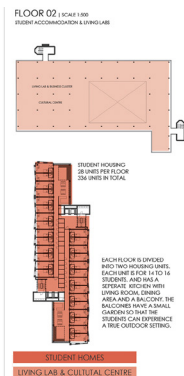

The first two floors will house a library, study areas, cultural centre. The basement will provide storage for bicycles and a large data centre. The data centre's heat production will heat the renovated building. From the second floor and up the old building will be revitalized into student rooms. The corners of the structure will house basins in which plants and small trees will grow. The roof will house a basketball court surrounded by green.

Phone:  
+31 (070) 5001081  
+31 (0) 615626571

© Copyright 2019 Zerologic - All Rights Reserved

Front Facade

Roof view

Bird's-eye view

Front Facade view

The Layout plans

The Layout plans